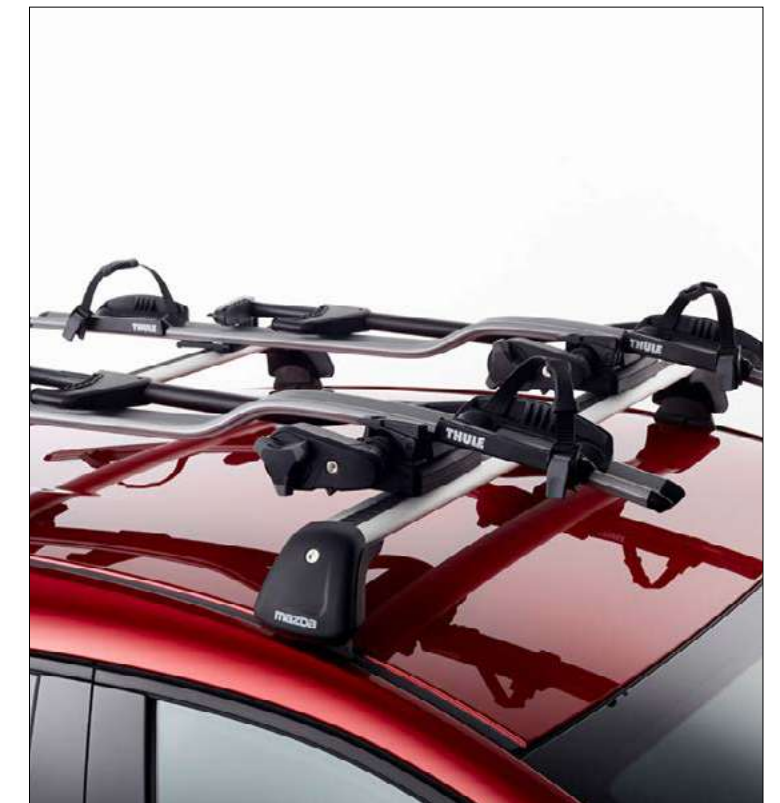

CYCLE PACKS

Personalise your Mazda with elegant and lightweight Thule Pro Bicycle Roof Bars. Built to enhance the Kodo design of your car and add a subtle personal touch making sure your Mazda remains 100% Mazda.

	ROOF MOUDLINGS (Left & Right hand side)	ROOF RACK	THULE PRO BICYCLE ROOF BAR ATTACHMENT
MAZDA2	✓	✓	✓
MAZDA2 HYBRID	✓	✓	✓
MAZDA3 HATCHBACK	✓	✓	✓
MAZDA3 SALOON	✓	✓	✓
MAZDA CX-30	✓	✓	✓
MAZDA CX-5	✓	✓	✓
MAZDA MX-30	✓	✓	✓
MAZDA CX-60	✓	✓	✓
MAZDA MX-5			
MAZDA MX-5 RF			

For more information enquire with your dealer or visit the [accessories page](#) on our website selecting your model.