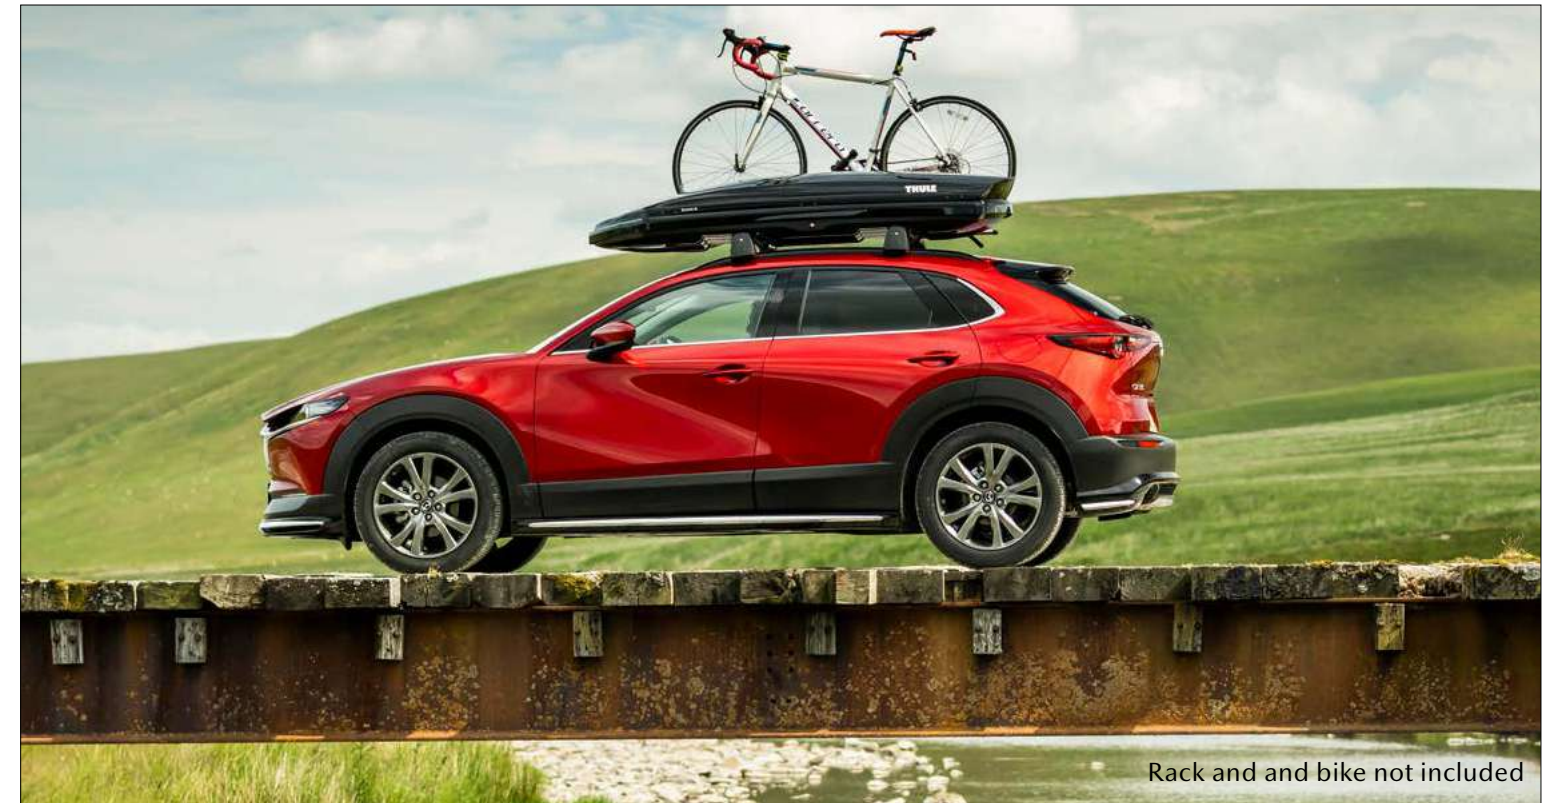

TRAVEL PACKS

Start your adventure with made-to-measure Mazda Roof Bars; their sturdy framework creates the perfect attachment point for our Thule accessory range.

	ROOF MOUDLINGS (Left & Right hand side)	ROOF RACK	THULE ROOF BOX- SHORT TYPE	THULE ROOF BOX - LONG TYPE
MAZDA2	✓	✓	✓	
MAZDA2 HYBRID				
MAZDA3 HATCHBACK	✓	✓	✓	
MAZDA3 SALOON	✓	✓		✓
MAZDA CX-30	✓	✓	✓	
MAZDA CX-5	✓	✓		✓
MAZDA MX-30	✓	✓	✓	
MAZDA CX-60	✓	✓		✓
MAZDA MX-5				
MAZDA MX-5 RF				

For more information enquire with your dealer or visit the [accessories page](#) on our website selecting your model.